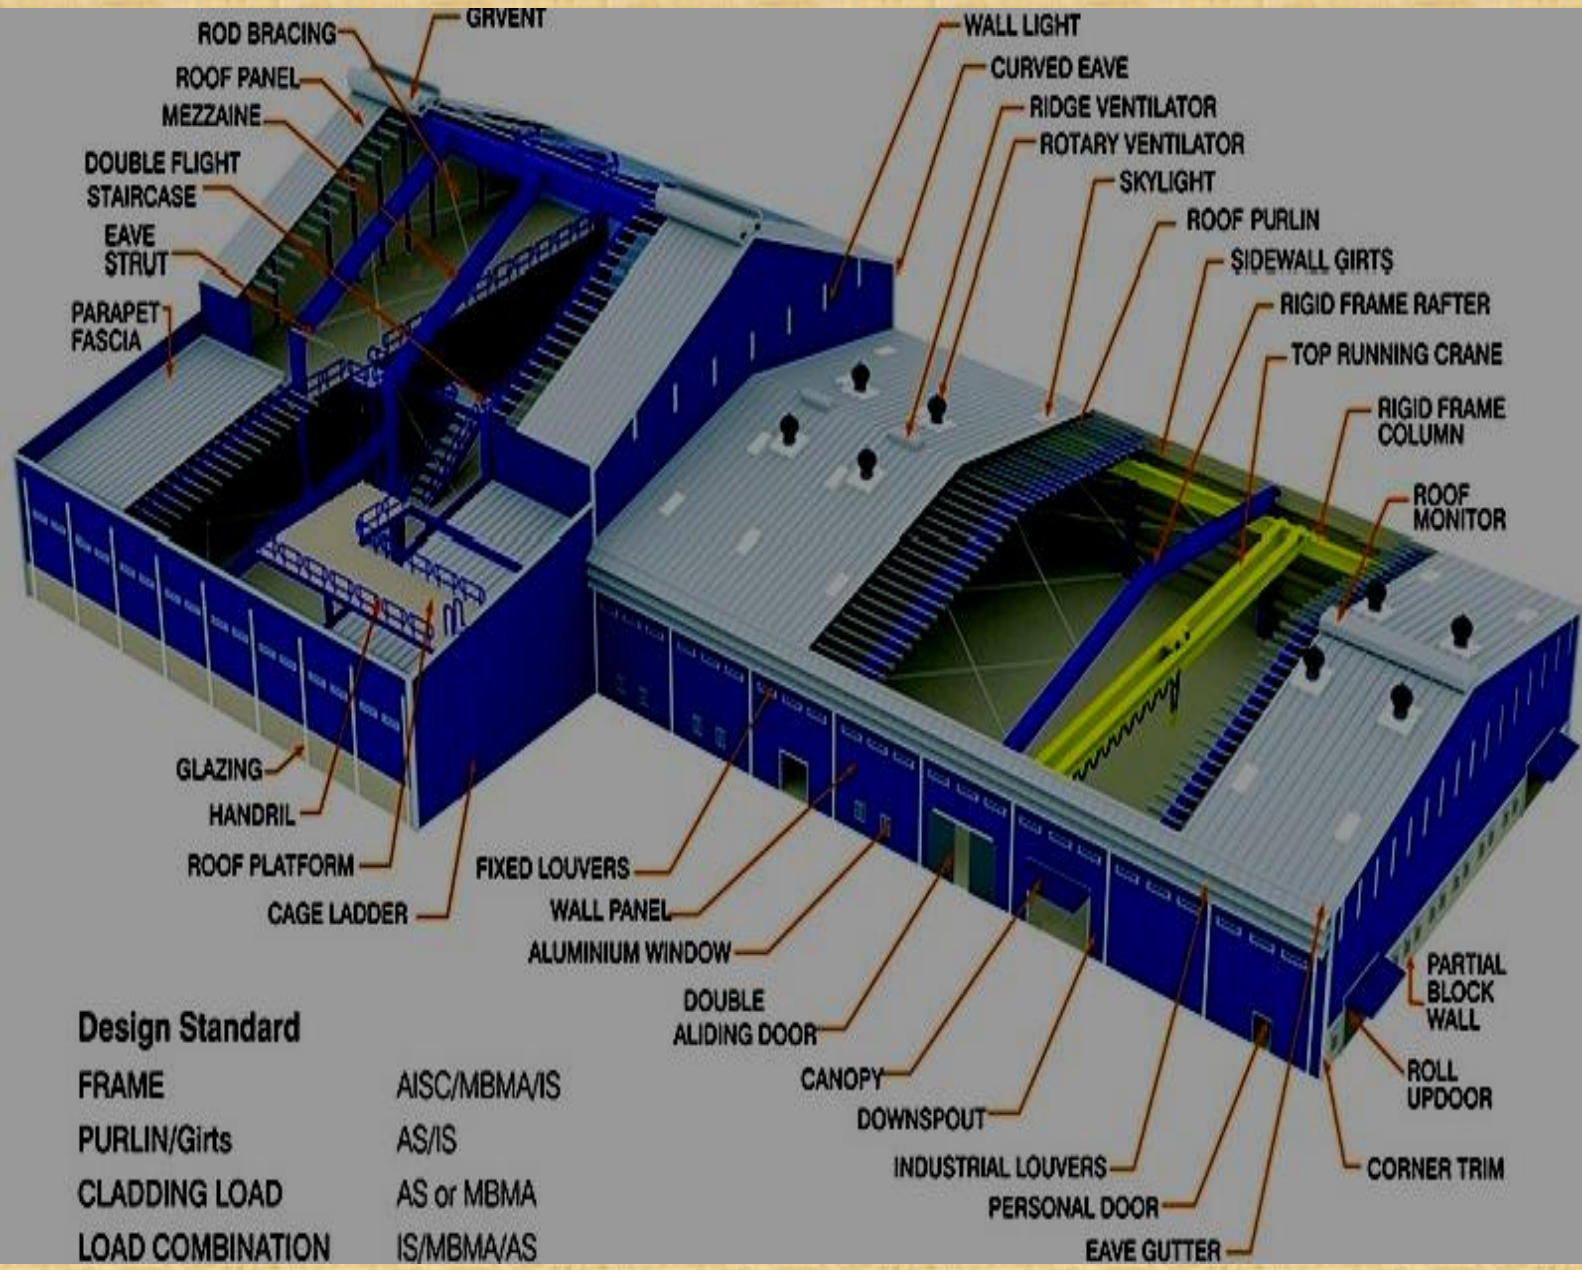

PRE-ENGINEERING BUILDING STRUCTURES (PEB) IN CATIA-V5:

WE ARE DESIGNING & MANUFACTURING FOR PRE-ENGINEERING BUILDING STRUCTURES WITH OUR SKILLED TEAM.